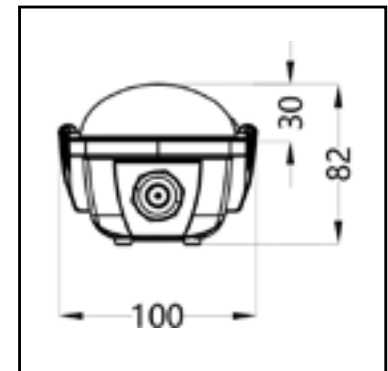

Steel internal plate white painted

Stainless steel 201 closing clips

Color: grey housing, semi-transparent diffuser

Lighting technical spec

LED light source in a fixed position for a round symmetrical light throw

Watertightness is guaranteed by a PG 13,5 cable gland

Installation and maintenance technical spec

Simplified wall or ceiling installation through spring clips (dowels not included)

Simplified suspension installation through an included and pre-settled metal eyelet (chain or rope not included)

Weight/Dimension	SIRIUS 20 W	SIRIUS 30-36-45 W	SIRIUS 65 W
Net weight	1,0 kg	1,7 kg	2,1 kg
Luminaire dimension	670x100x82 mm	1240x100x82 mm	1580x100x82 mm
Multiple packaging (9 pcs)	690x335x280 mm (12 kg)	-	-
Multiple packaging (6 pcs)	-	1255x280x225 mm (14 kg)	1595x280x225 mm (17 kg)