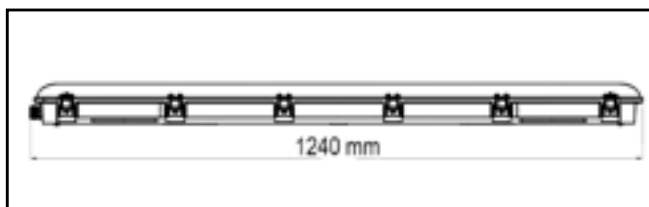

Sirius 30-36-45W