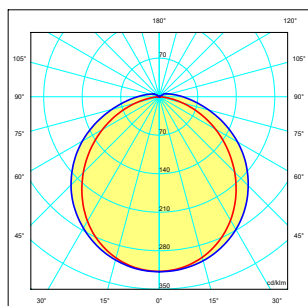

Photometry

Beam angle 120°

Codice Code	Descrizione prodotto Product description	Potenza Nominale Nominal Power	Temperatura colore Color temperature	Flusso apparecchio Luminaire flux	Efficienza apparecchio Luminaire efficiency
716204	SIRIUS 20W 4000K	20 W	4000 K	2.400 lm@ta25°C	120 lm/W
716364	SIRIUS 36W 4000K	36 W	4000 K	4.320 lm@ta25°C	120 lm/W
716454	SIRIUS 45W 4000K	45 W	4000 K	5.400 lm@ta25°C	120 lm/W
716654	SIRIUS 65W 4000K	65 W	4000 K	7.800 lm@ta25°C	120 lm/W
716204D	SIRIUS 20W 4000K dimm. 1-10V	20 W	4000 K	2.400 lm@ta25°C	120 lm/W
716304D	SIRIUS 30W 4000K dimm. 1-10V	30 W	4000 K	3.600 lm@ta25°C	120 lm/W
716454D	SIRIUS 45W 4000K dimm. 1-10V	45 W	4000 K	5.400 lm@ta25°C	120 lm/W
716654D	SIRIUS 65W 4000K dimm. 1-10V	65 W	4000 K	7.800 lm@ta25°C	120 lm/W
716204E	SIRIUS 20W 4000K Emergenza/Emergency kit	20 W	4000 K	2.400 lm@ta25°C	120 lm/W
716304E	SIRIUS 30W 4000K Emergenza/Emergency kit	30 W	4000 K	3.600 lm@ta25°C	120 lm/W
716654E	SIRIUS 65W 4000K Emergenza/Emergency kit	65 W	4000 K	7.800 lm@ta25°C	120 lm/W