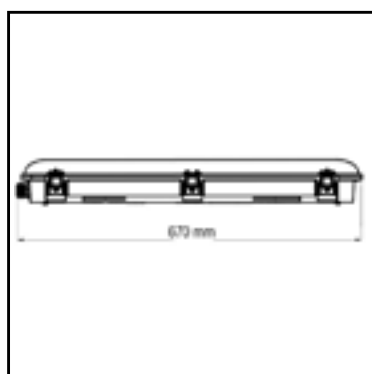

Photometry

Codice Code	Descrizione prodotto Product description	Potenza Nominale Nominal Power	Temperatura colore Color temperature	Flusso apparecchio Luminaire flux	Efficienza apparecchio Luminaire efficiency
716204	SIRIUS 20W 4000K	20 W	4000 K	2.400 lm@ta25°C	120 lm/W
716364	SIRIUS 36W 4000K	36 W	4000 K	4.320 lm@ta25°C	120 lm/W
716454	SIRIUS 45W 4000K	45 W	4000 K	5.400 lm@ta25°C	120 lm/W
716654	SIRIUS 65W 4000K	65 W	4000 K	7.800 lm@ta25°C	120 lm/W
716204D	SIRIUS 20W 4000K dimm. 1-10V	20 W	4000 K	2.400 lm@ta25°C	120 lm/W
716304D	SIRIUS 30W 4000K dimm. 1-10V	30 W	4000 K	3.600 lm@ta25°C	120 lm/W
716454D	SIRIUS 45W 4000K dimm. 1-10V	45 W	4000 K	5.400 lm@ta25°C	120 lm/W
716654D	SIRIUS 65W 4000K dimm. 1-10V	65 W	4000 K	7.800 lm@ta25°C	120 lm/W
716204E	SIRIUS 20W 4000K Emergenza/Emergency kit	20 W	4000 K	2.400 lm@ta25°C	120 lm/W
716304E	SIRIUS 30W 4000K Emergenza/Emergency kit	30 W	4000 K	3.600 lm@ta25°C	120 lm/W
716654E	SIRIUS 65W 4000K Emergenza/Emergency kit	65 W	4000 K	7.800 lm@ta25°C	120 lm/W

Sirius 20W