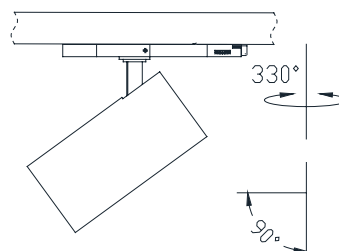

PRODUCT DATA SHEET

DENEBOLA

Product typology

LED luminaire for indoor use (IP20) for installation on electrified track Eutrac

Material technical spec

Die-cast aluminum housing, black or white powder coated
Diffuser in PC material
Reflector in aluminum

Color: black or white

Lighting technical spec

LED light source in a fixed position for a round symmetrical light throw
Chip LUMILEDS 1204 COB
Beam angle 33° for 20 W model and 40° for 32 W model
Adjustable luminaire inclination
Immediately ON at 100% of light flux

Wiring technical spec

Driver included

Installation and maintenance technical spec

Simplified installation on electrified track Eutrac via two locking/unlocking levers
Wall or ceiling installation through the following accessories: Code: 65458W (white)
Code: 65458B (black)

Technical spec

- CRI	>90	- Nominal voltage	220-240 V
- Step McAdam	3	- Rated frequency	50/60 Hz
- Lifetime LED	35.000 h@25°C	- IP protection	IP20
- RG	1	- Power factor	>0,90
- Beam angle	33°/40°		

Pesi/Dimensioni	DENEBOLA 20 W	DENEBOLA 32 W
Net weight	540 g	1080 g
Gross weight	600 g	1200 g
Luminaire dimension	Ø72xh188 mm	Ø90xh237 mm
Single packaging	90x100x190 mm	120x130x250 mm
Multiple packaging (18 pcs)	290x320x400 mm (12 kg)	380x420x520 mm (23 kg)

CE IP20