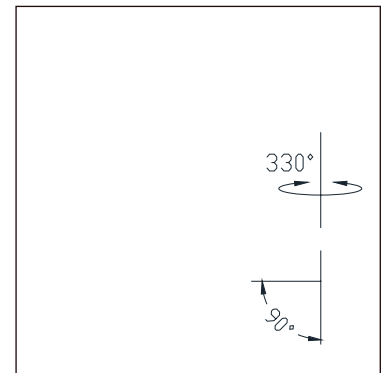

#### Lighting technical spec

LED light source in a fixed position for a round symmetrical light throw  
 Chip LUMILEDS 1204 COB  
 Beam angle 33° for 20 W model and 40° for 32 W model  
 Adjustable luminaire inclination  
 Immediately ON at 100% of light flux

Pesi/Dimensioni	DENEBOLA 20 W	DENEBOLA 32 W
Net weight	540 g	1080 g
Gross weight	600 g	1200 g
Luminaire dimension	Ø72xh188 mm	Ø90xh237 mm
Single packaging	90x100x190 mm	120x130x250 mm
Multiple packaging (18 pcs)	290x320x400 mm (12 kg)	380x420x520 mm (23 kg)