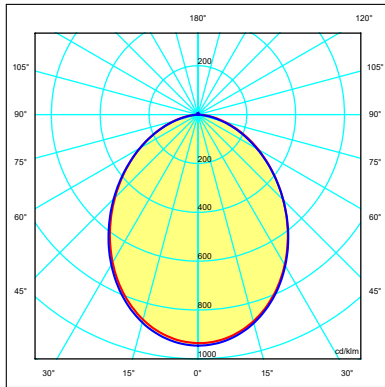

Weight/Dimension	SKAT 8 W
Net weight	75 g
Gross weight	100 g
Luminaire dimension	Ø85xh30 mm
Single packaging dimension	105x105x45 mm
Multiple packaging (40 pcs)	470x260x280 mm (5 kg)

CE IP20

Photometry

Beam angle 110°