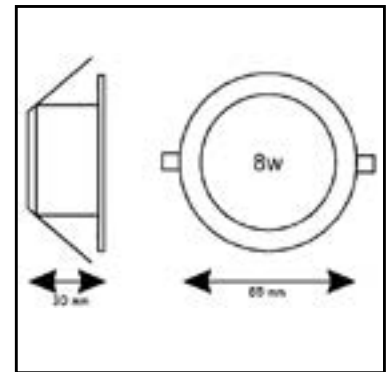

PRODUCT DATA SHEET

SKAT

Product typology

LED downlight for false ceiling installation by using fixing clips. Indoor use (IP20)

Material technical spec

Housing in plastic material
 Diffuser in opal PC

Color: white

Lighting technical spec

LED light source in a fixed position for a round symmetrical light throw
 Immediately ON at 100% of light flux

Wiring technical spec

Integrated driver
 Simplified electrical connection by pre-wired bipolar cable 2x1mm², L=50mm

Installation and maintenance technical spec

Recessed installation in false ceiling by using fixing clips
 No ordinary maintenance required
 Hole dimension in the false ceiling: Ø70 mm

Technical spec

- CRI	>80	- Nominal voltage	220-240 V
- Step McAdam	3	- Rated frequency	50/60 Hz
- Lifetime LED	20.000 h@25°C	- IP protection	IP20
- RG	0	- Power factor	>0,50
- Beam angle	110°		

Weight/Dimension	SKAT 8 W
Net weight	75 g
Gross weight	100 g
Luminaire dimension	Ø85xh30 mm
Single packaging dimension	105x105x45 mm
Multiple packaging (40 pcs)	470x260x280 mm (5 kg)

CE IP20

Photometry

Beam angle 110°